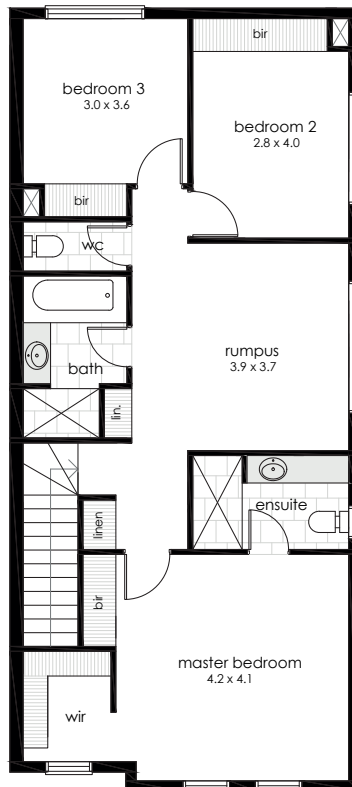

MASON

3 2 2

DIMENSIONS

Living (lower)	83
Living (upper)	89.9
Garage	38.9
Porch	2.3
Total area	214.1m²
House width	8.7
House length	18

All facade images are for illustrative purposes only. Materials, colours and inclusions may vary.