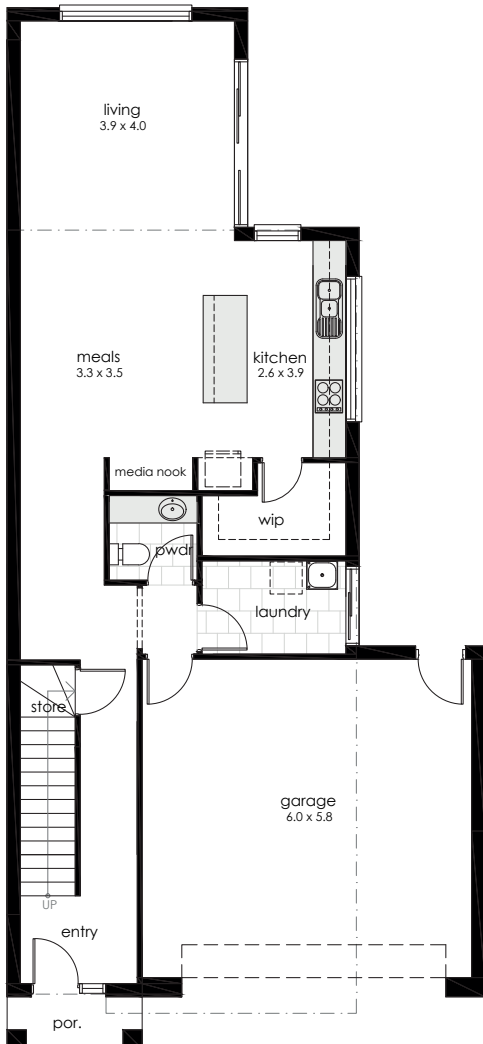

MASON

3 2 2

DIMENSIONS

Living (lower)	83
Living (upper)	89.9
Garage	38.9
Porch	2.3
Total area	214.1m²
House width	8.7
House length	18

All facade images are for illustrative purposes only. Materials, colours and inclusions may vary.